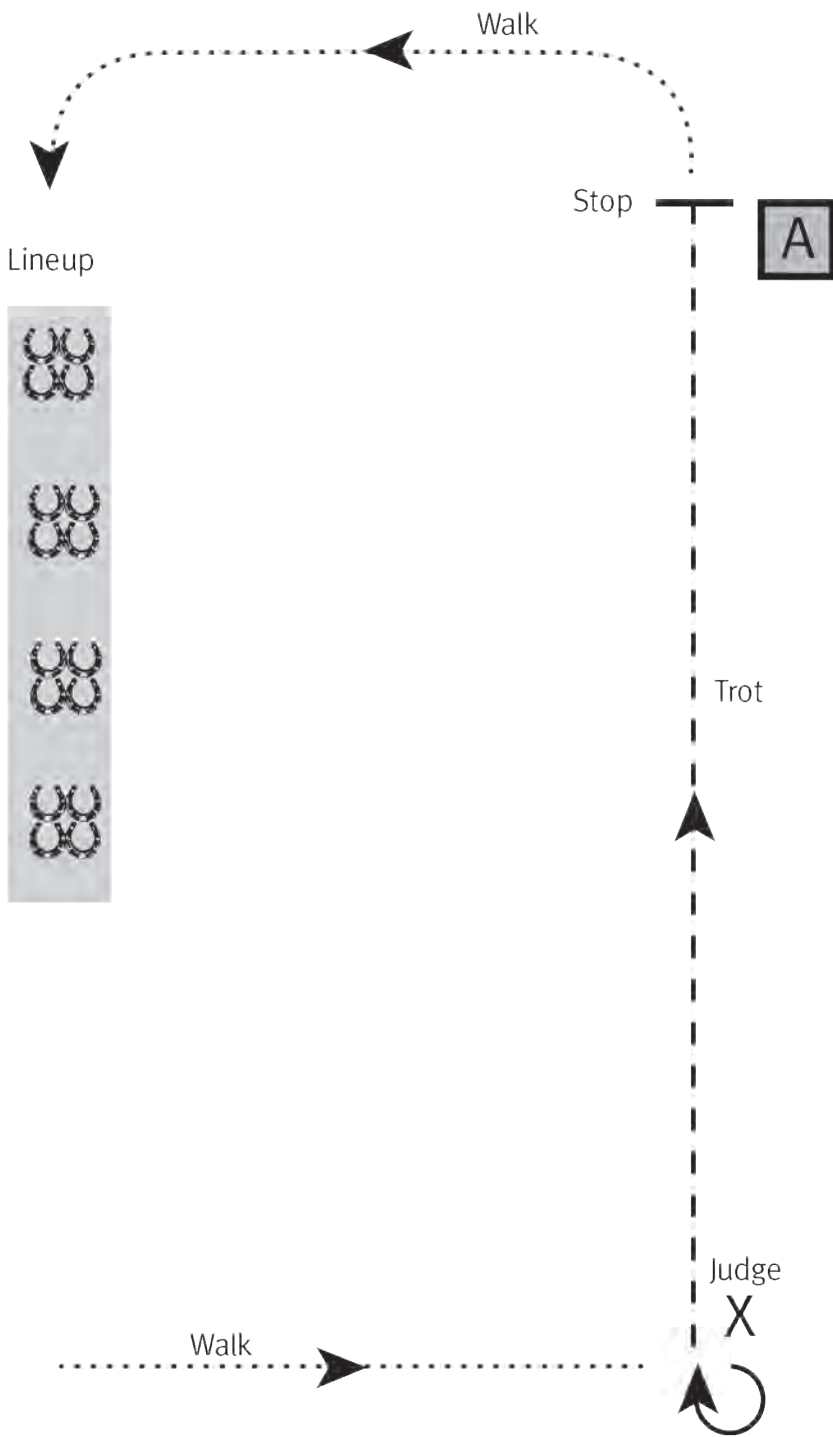

Open Breed Showmanship at Halter

Walk to the judge and set up.

When excused, make a 3/4 turn.

Trot a straight line as drawn in the pattern and stop beside marker A.

Stop.

Walk back to lineup at the direction of the ringmaster or exit at the walk.

	Stop / Halt
	Canter
	Trot
	Walk
	Back
	Marker
	Lineup