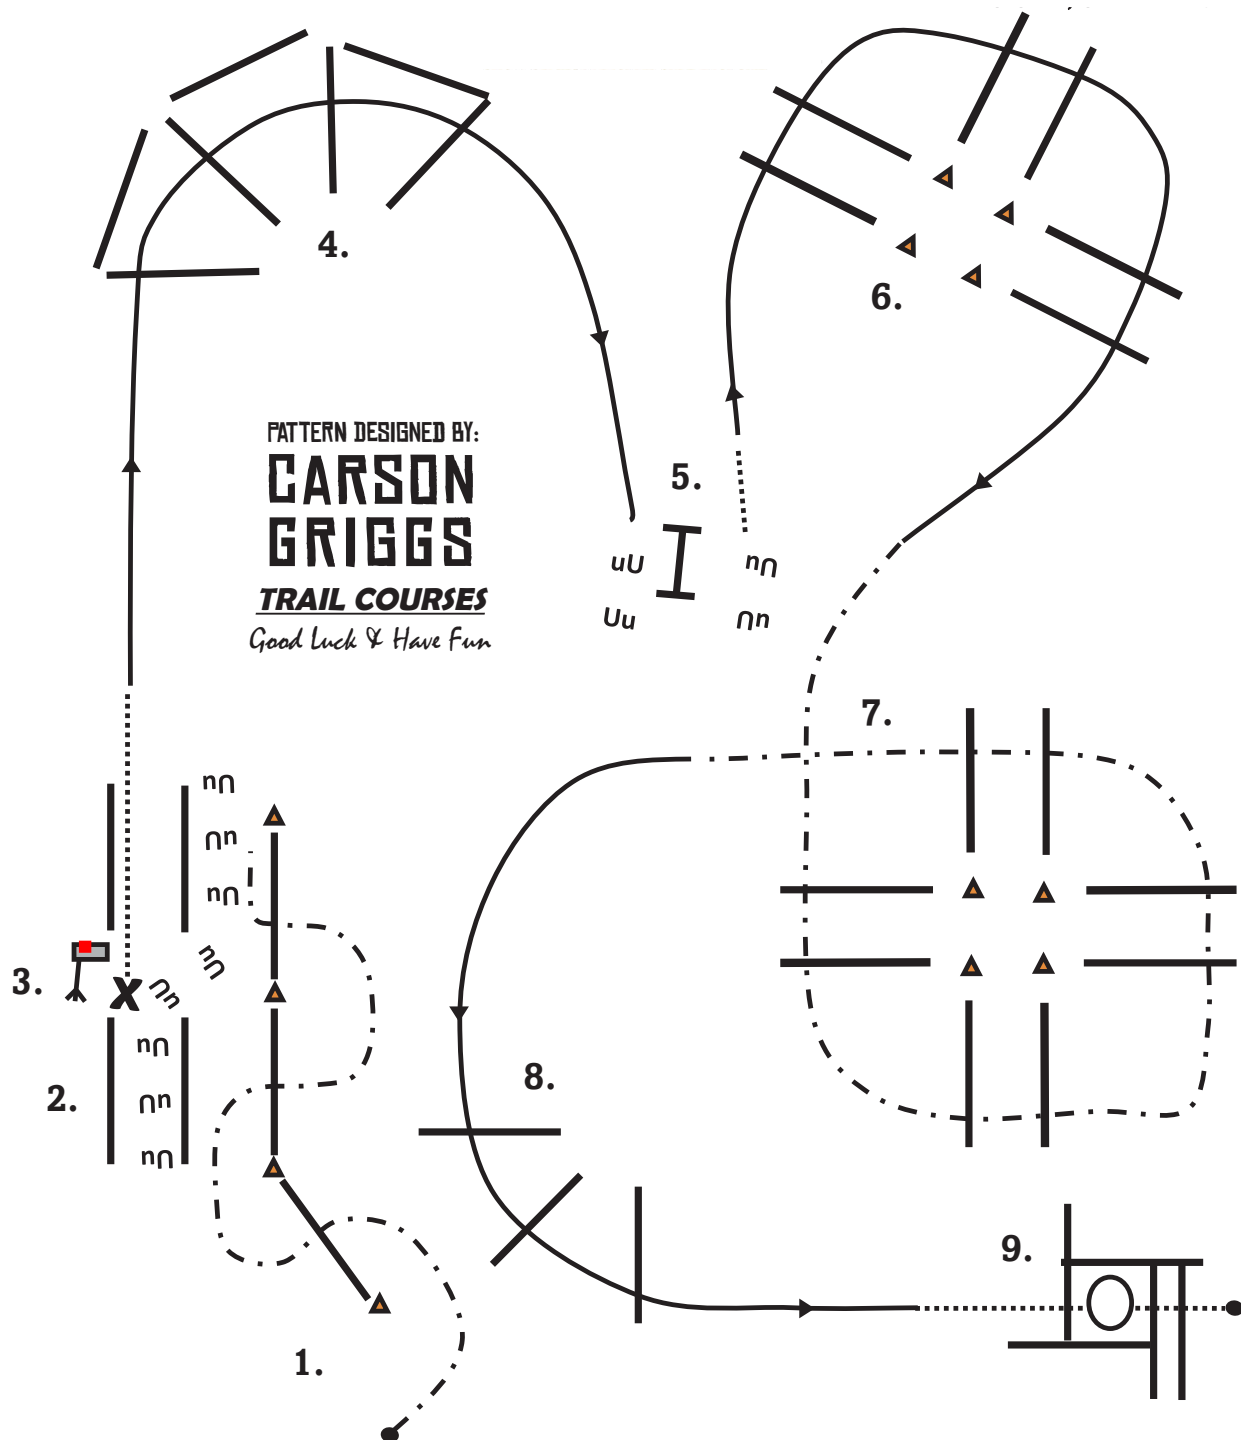

MONARCH SHOW SERIES NATIONAL CHAMPIONSHIP

CLASS 1: OPEN BREED WESTERN TRAIL

- | | |
|---|---|
| <p>1. JOG SERPENTINE AS SHOWN</p> <p>2. BACK INTO CHUTE</p> <p>3. WALK UP TO CHECK MAIL, WALK OUT</p> <p>4. LOPE RIGHT LEAD BIG FAN</p> <p>5. LEFT HAND GATE, WALK AWAY</p> | <p>6. LOPE RIGHT LEAD OVER LOGS</p> <p>7. JOG AROUND WHEEL</p> <p>8. LOPE LEFT LEAD FAN POLES</p> <p>9. WALK INTO BOX, 360 EITHER WAY, WALK OUT</p> |
|---|---|