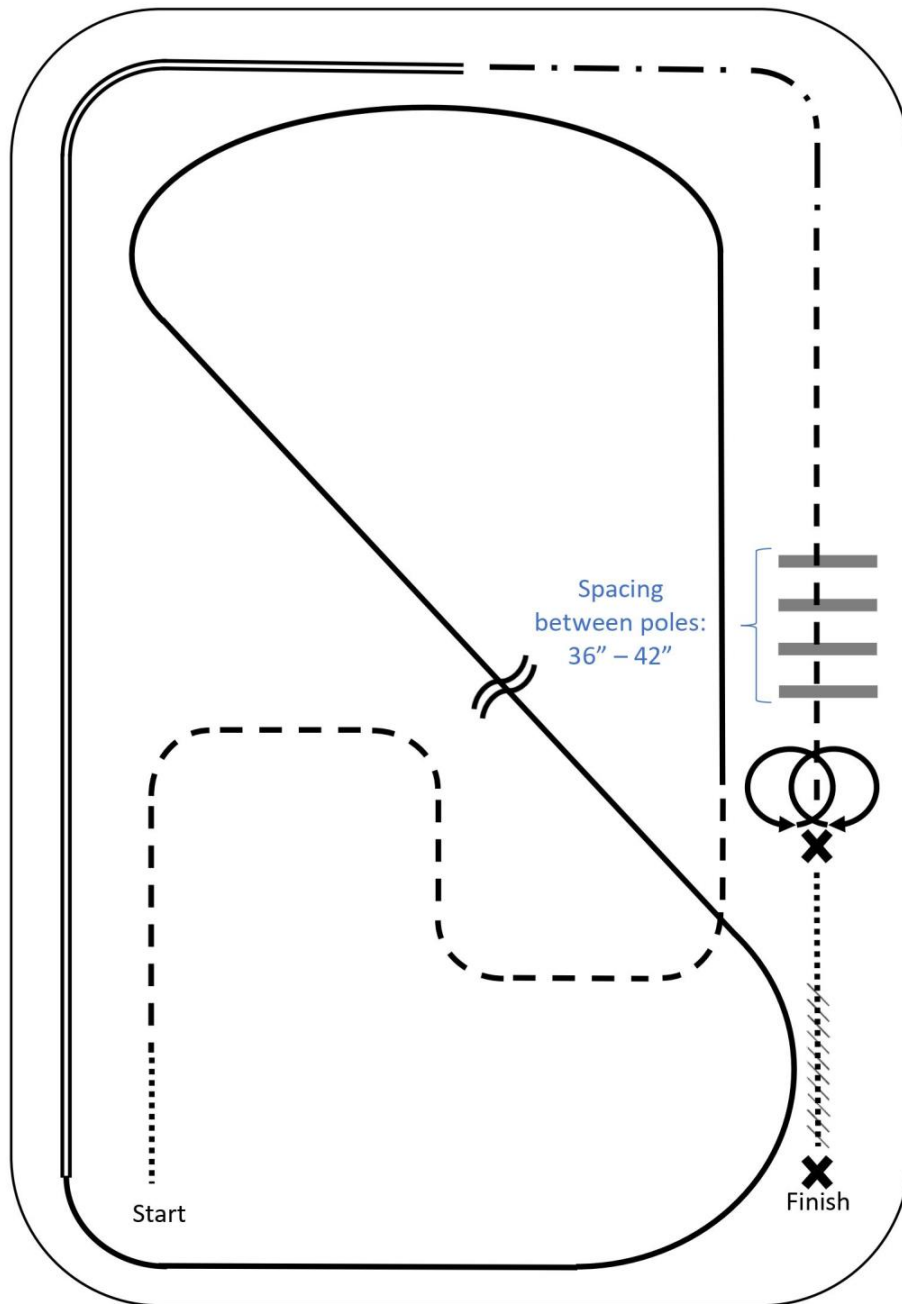

MONARCH SHOW SERIES NATIONAL CHAMPIONSHIP

CLASS 90: OPEN BREED RANCH RIDING

1. Walk up the left side of the arena
2. Trot serpentine beginning to the right and then to the left
3. Lope (left lead) around the end of the arena and then diagonally across the arena
4. Change leads (simple or flying)
5. Lope (right lead) around the end of the arena
6. Extend the lope (right lead) on the straight away and around the corner to the center of the arena
7. Extend the trot around the corner of the arena
8. Collect to a trot
9. Trot over poles
10. Stop, one (360°) turn each direction (either direction 1st) (L-R or R-L)
11. Walk, stop, and back 8 – 10 feet