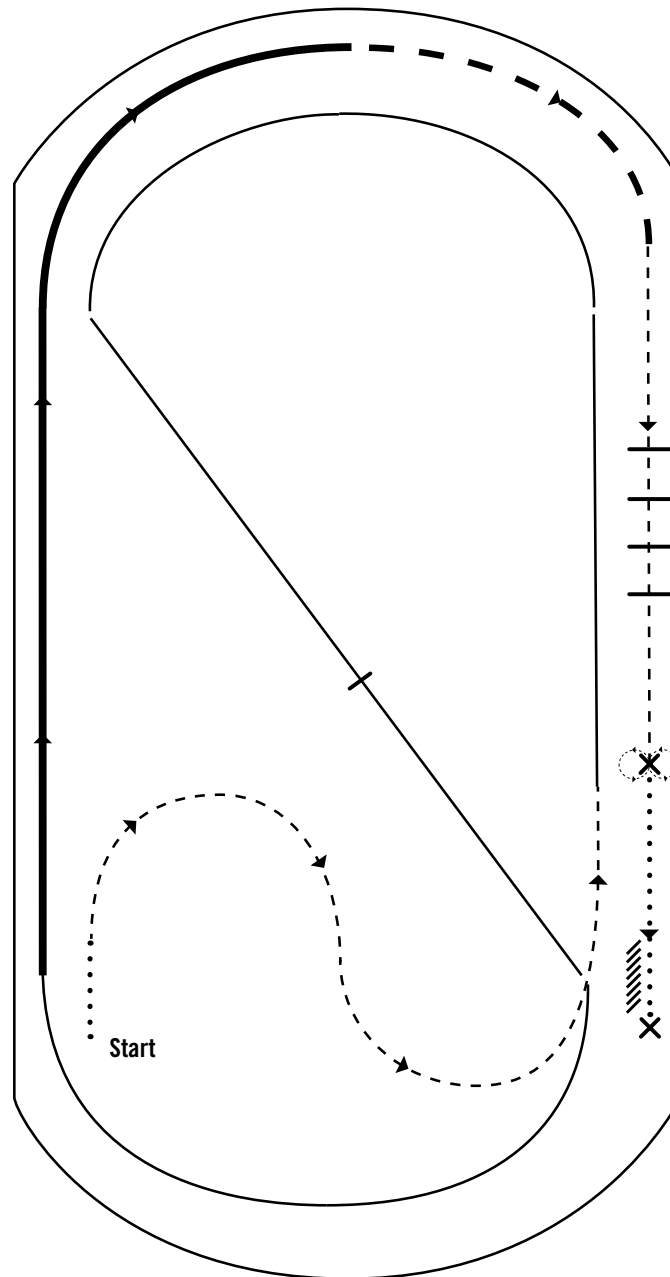

Ranch Riding

Class 64

- | = Lead Change
- × = Stop
- = Walk
- - - - = Trot
- = Lope
- — — = Ext. Lope
- - - - = Ext. Trot
- //// = Back

1. Walk
2. Trot serpentine
3. Lope left lead around the end of the arena, then diagonally across the arena
4. Change leads (simple or flying)
5. Lope on the right lead around the end of the arena
6. Extend lope on the straight away and around corner to the center of the arena
7. Extend trot around corner of the arena
8. Collect to a trot
9. Trot over poles
10. Stop, do a 360° turn each direction (either direction first, L-R or R-L)
11. Walk, stop and back