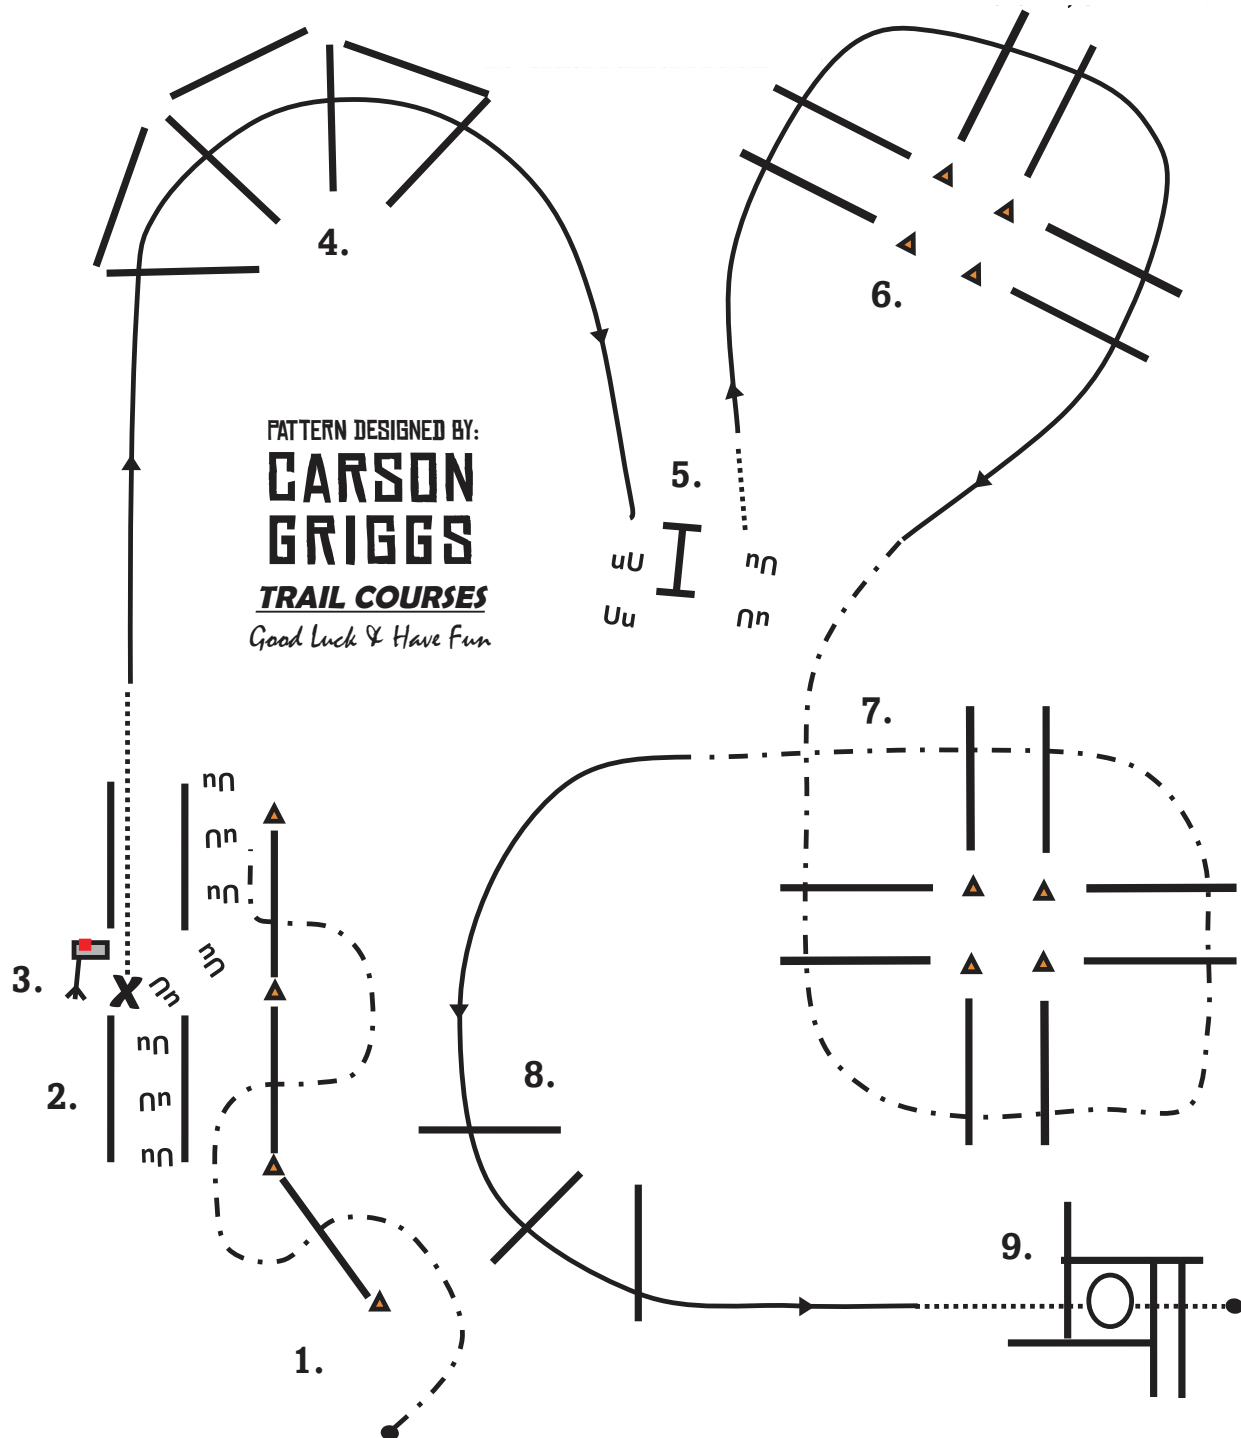

# MONARCH SHOW SERIES NATIONAL CHAMPIONSHIP

## CLASS 2: OPEN BREED ENGLISH TRAIL

1. TROT SERPENTINE AS SHOWN

2. BACK INTO CHUTE

3. WALK UP TO CHECK MAIL, WALK OUT

4. CANTER RIGHT LEAD BIG FAN

5. LEFT HAND GATE, WALK AWAY

6. CANTER RIGHT LEAD OVER LOGS

7. TROT AROUND WHEEL

8. CANTER LEFT LEAD FAN POLES

9. WALK INTO BOX, 360 EITHER WAY, WALK OUT