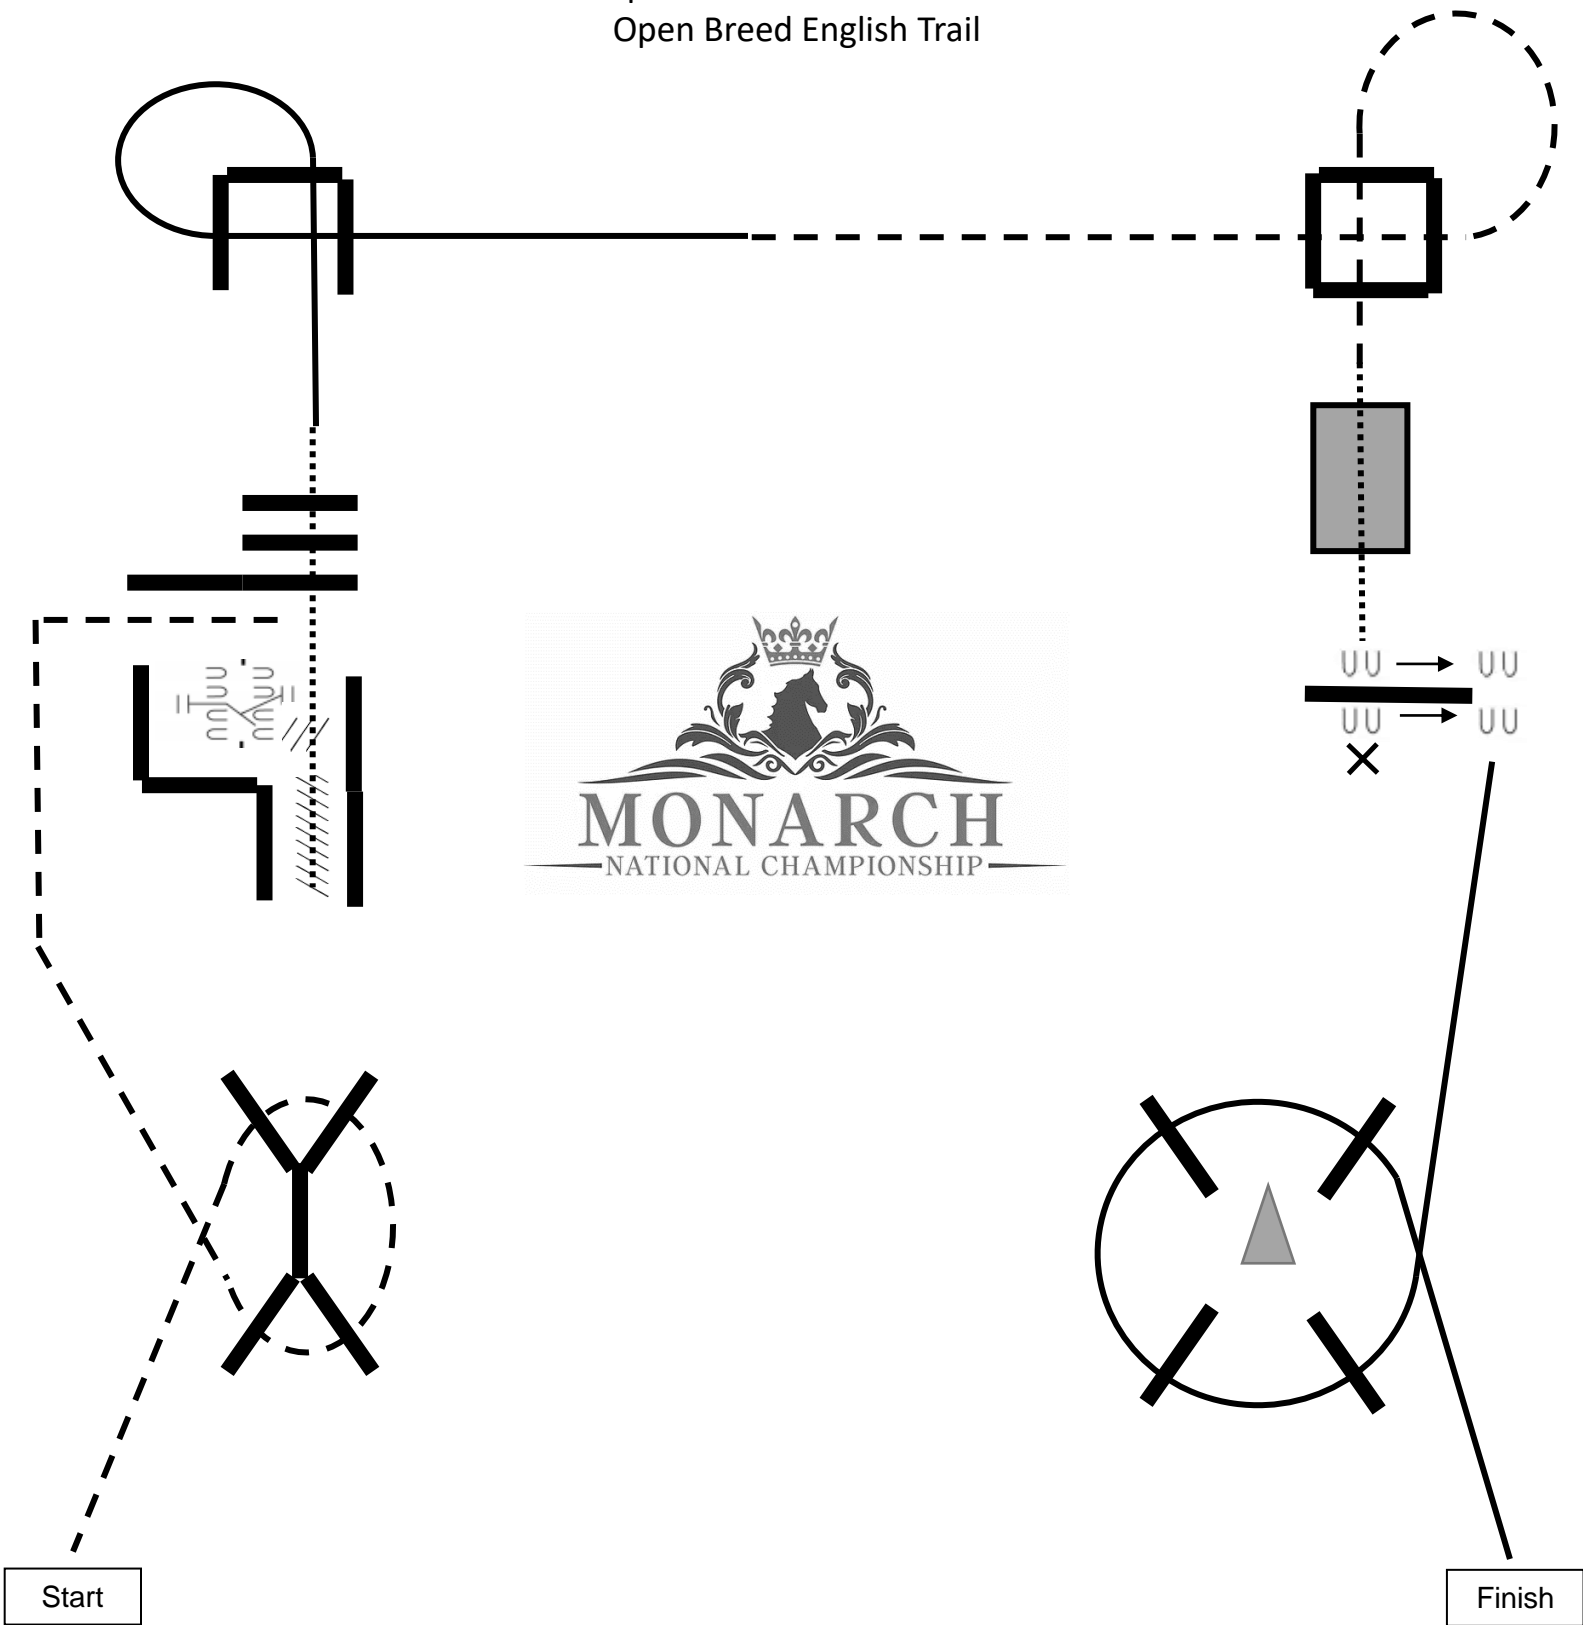

Monarch Series National Championship
 Open Breed Western Trail
 Open Breed English Trail

Instructions

1. Begin the pattern by jogging over the logs as shown.
2. Jog into the chute beside the gate and stop. Work the gate as a right-hand push.
3. Pivot and back into the chute. Walk out of the chute over the logs.
4. Lope on the left lead in a circle over the logs.
5. Transition to a jog and jog over the logs in a circle.
6. Walk over the bridge and stop with the horse's front feet over the log. Sidepass left.
7. Lope in a circle on the right lead over the logs.

Key

- Walk (dotted line)
- Jog - - - - - (dashed line)
- Lope _____ (solid line)
- Stop X (X symbol)
- Back // // // // (diagonal lines)
- Sidepass → (arrow)