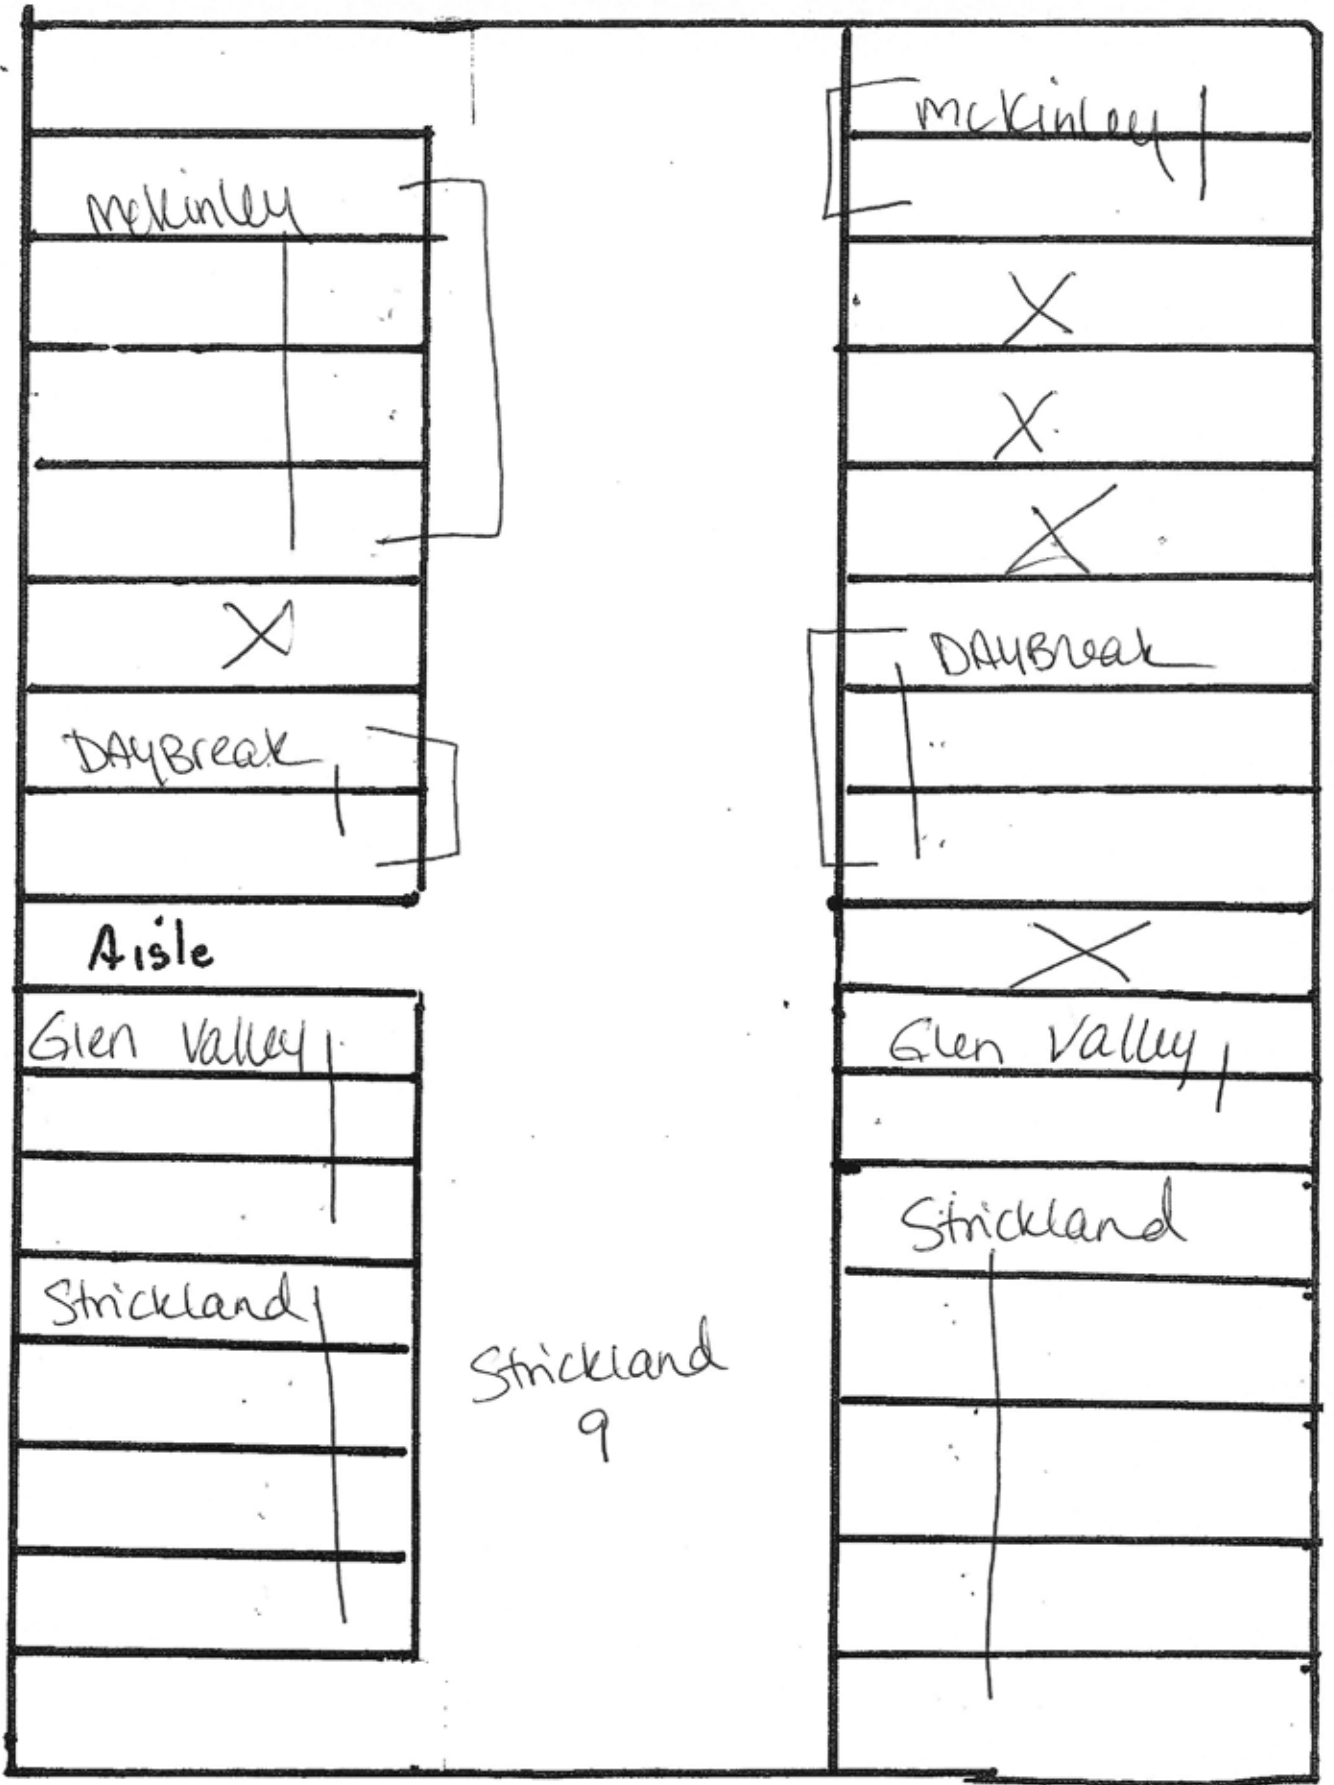

Strickland
9

W ←
30 stalls

BARN 25 E

Dirt